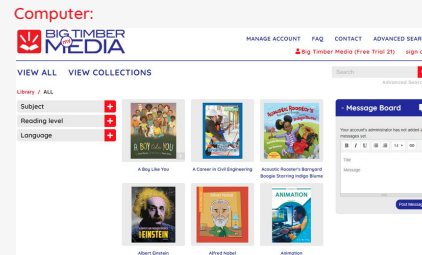

INTRODUCING

the New & Improved

All the functionality you have grown to love but with an updated look and new features!

TRY IT TODAY!

Redesigned HOME page displaying all of the books on your bookshelf, alphabetically

Redesigned PRODUCT page

Create COLLECTIONS using books from your bookshelf

Redesigned MENU format for searching by subject, reading level or language

MESSAGE BOARD for admins to post messages to their students or users